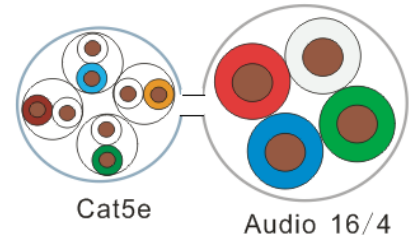

# Product Specifications

**24/ 4PR Cat 5e + 16/4 STR Audio  
Cable Siamese CMR/CL2R  
Part No. 9557**

### Cat 5e (1007)

- **Conductor:** 24 AWG Solid Bare Copper
- **Insulation:** Superior Polyolefin
- **Nominal Insulation Thickness:**
- **Insulation Color:** BLU, ORG, GRN, BRN
- **Jacket:** PVC ( Flame-Retardant, SUN RES & RoHS compliant)
- **Nominal Cable Diameter (in):** 0.20
- **Nominal Cable Net Weight (lbs/1000ft):** 71.95
- **Minimum Bend Radius (in):** 1.0
- **Maximum Pulling Force (lbs):** 25
- **Temperature Rating (°F):**
- **Installation:** +32 to +140