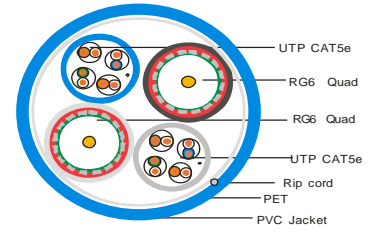

Product Specifications

**2 x Cat 5 e + 2 RG6/U Quad Overall
Jacket CMR/CL2R
Part No. 9025**

Physical Characteristics

- **Core:** 2 Cat5e + 2 RG6 Quad (2 x 1007 + 2 x 2257)
- **Inner Jacket:** PVC (Flame-Retardant, Sun Res & RoHS Compliant)
- **Color Code:**
- **Cat5e:** Blue & Gray
- **RG6 Quad:** Black & White
- **Cat 5e Diameter Nominal (in):** 0.200
- **RG6 /U Quad Diameter Nominal (in):** 0.297
- **Separator:** Clear Mylar Tape
- **Rip Cord:** Applied longitudinally under jacket
- **Outer Jacket:** PVC (Flame-Retardant, Sun Res & RoHS Compliant)
- **Nominal Cable Diameter (in) :** 0.670
- **Nominal Cable Net Weight (lbs/1000ft) :** 155.87
- **Minimum Bend Radius (in) :** 1.0
- **Maximum Pulling Force (lbs):** 25
- **Temperature Rating (°F):**
- **Installation:** +32 to +140 **Storage & Operation:** -4 to +140

Applications

- Home Entertainment, Home Structured Cabling, Residential Voice, Video & Data Cabling, TIA 570-1 Residential Standard

Features & Benefits

- Install Friendly
- A rip cord underneath the jacket provides for easy removal at installation
- Minimize the number of cable pulls, reduce installation cost and shorten the time required for the pre-wiring of residential systems
- All cables are tested physically & electrically in accordance with NEC standards
- Sunlight Resistant & RoHS compliant
- Legend markings for zones and rooms to save installation time
- E-Z footage marking with ascending and descending order
- Free from restricted metals and hazardous compounds. Check our green leaf label for more information
- Combines indoor/outdoor applications into one product with the added feature of 720 hours sunlight resistance. (Do not use as a substitute for OSP Cables)